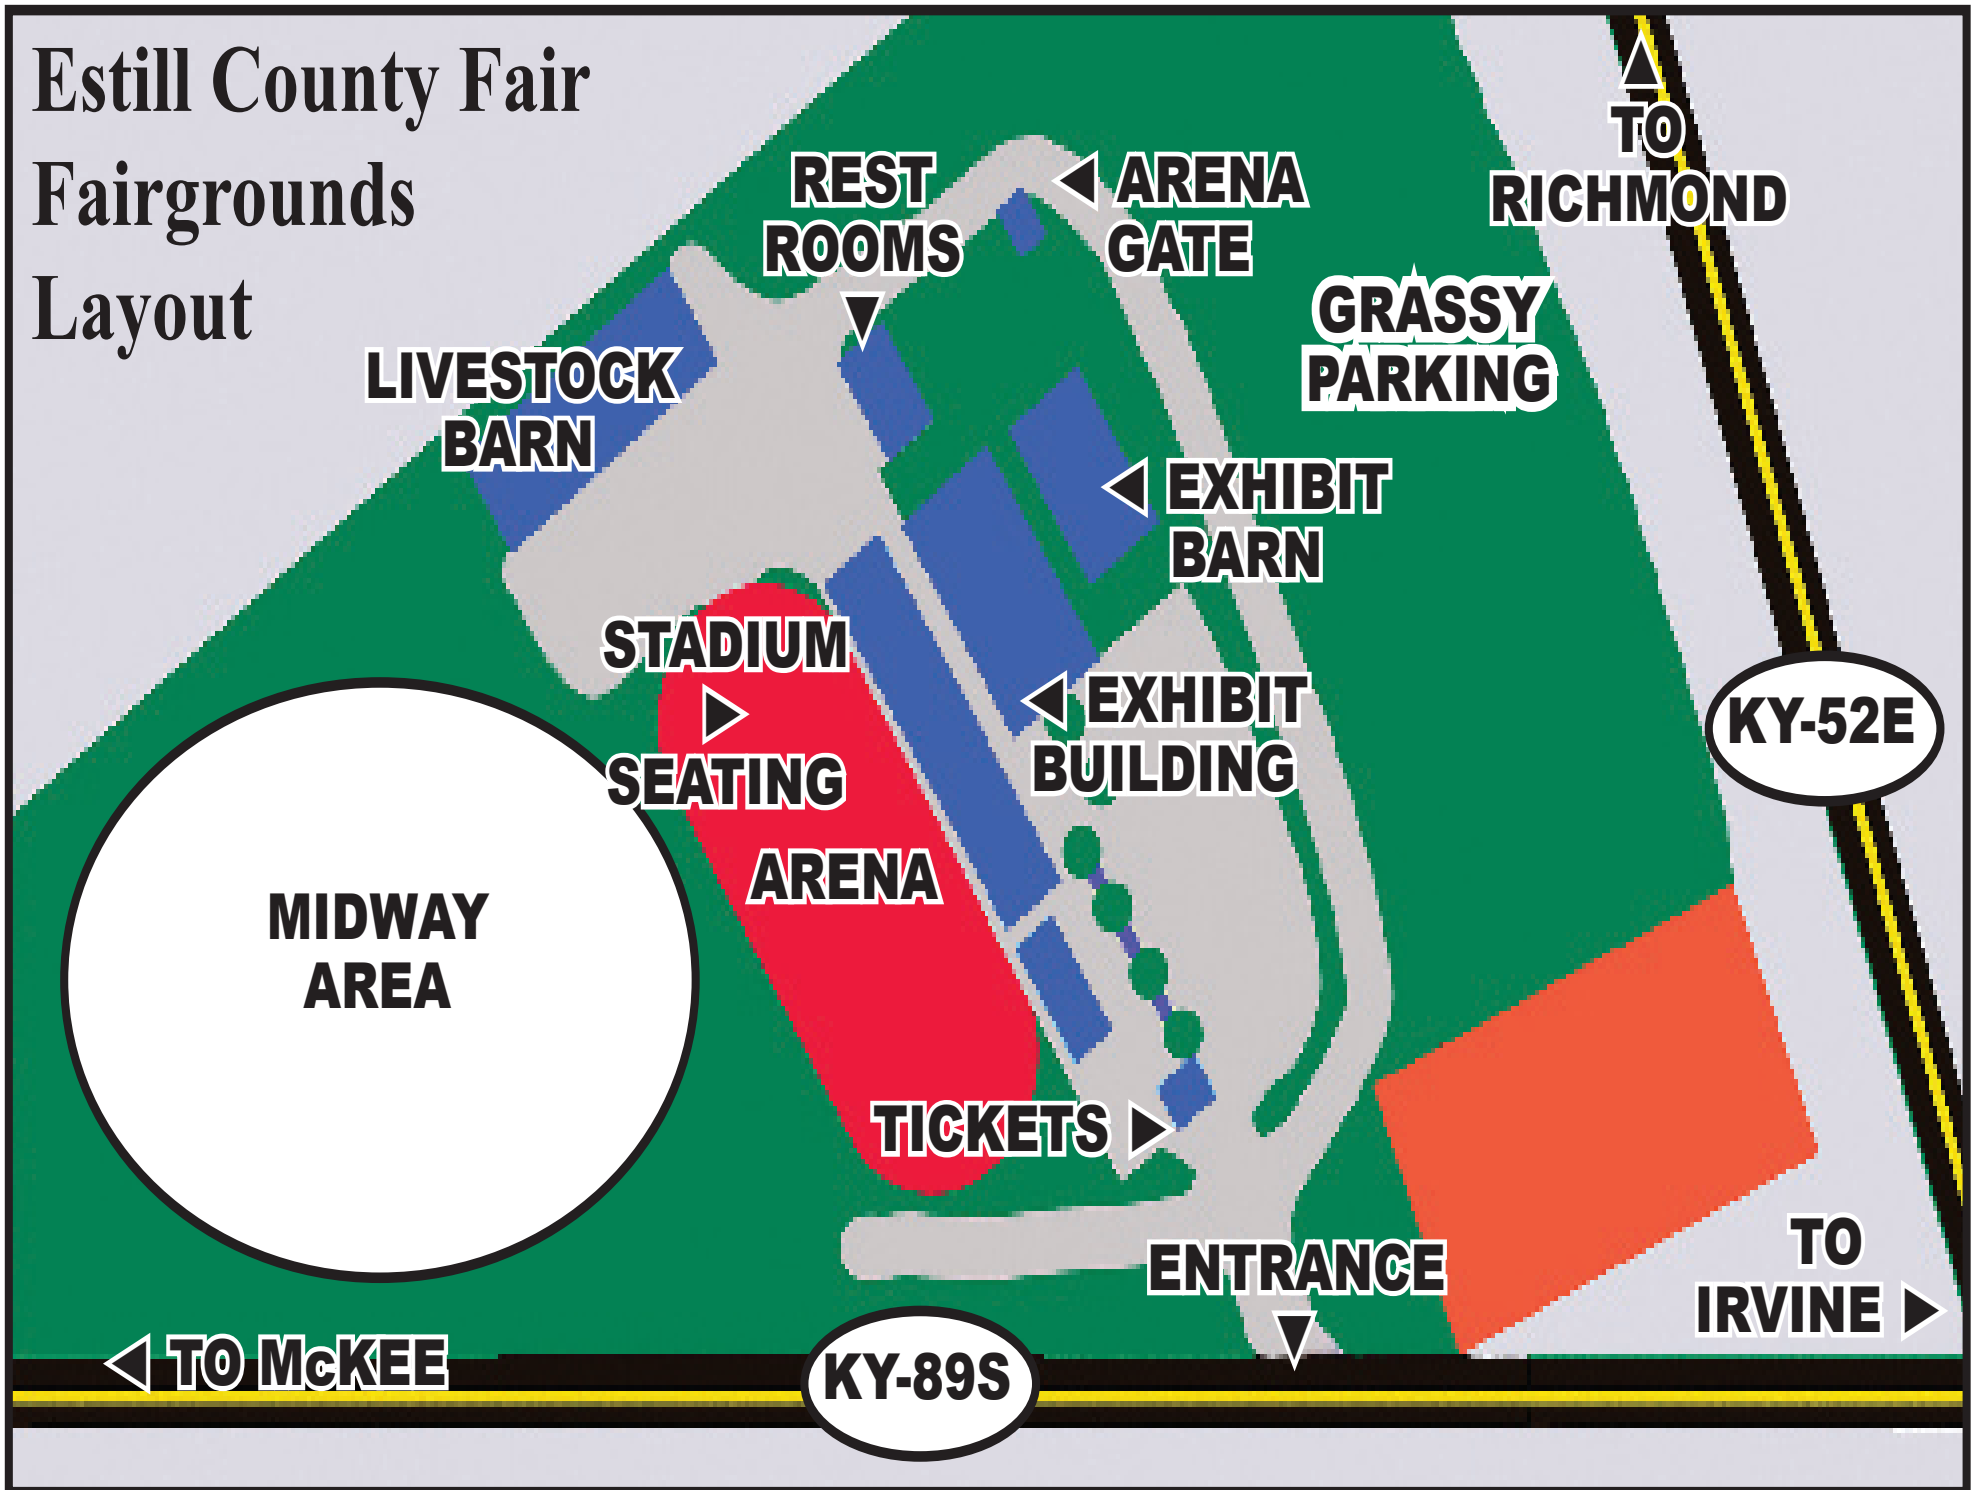

Estill County Fair Fairgrounds Layout

Jimmy's Tire & Lube Center Inc.

6020 Winchester Road

Clay City KY 40312

606-663-9411

24-Hour Wrecker Service

www.jimmystireandlube.com

Since 1929

Locally Owned

Lewis-Abner

HOME FOR FUNERALS

Pre-Need Services Available

224 Main St. 723-2151 Irvine, KY